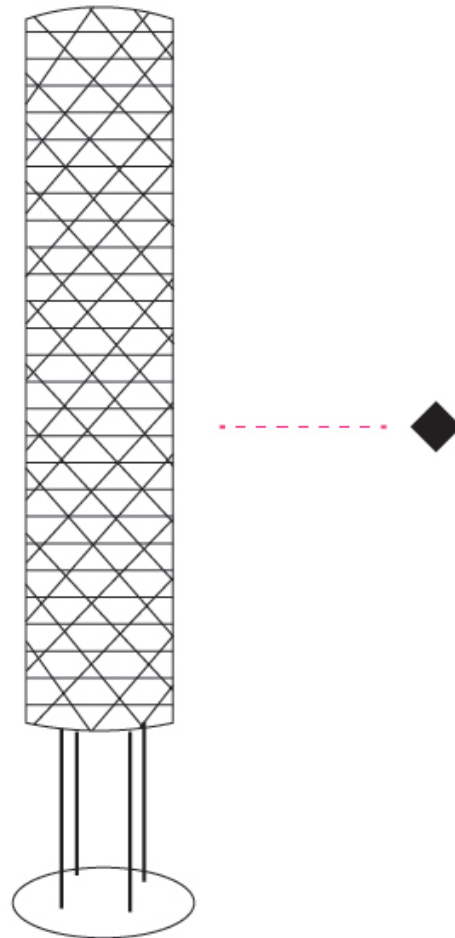

PRISMA PORTABLE

D64051-

PROJECT

TYPE

SPECIFIER

QUANTITY

DATE

D